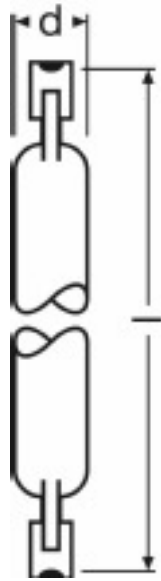

### Electrical data

Rated wattage	80 W
Nominal wattage	80 W
Nominal voltage	230 V

### Light technical data

Nominal luminous flux	1400 lm
Rated luminous flux	1400 lm
Rated color temperature	2950 K
Rated color rendering index Ra	100
Rated starting time	0.0 s
Rated warm-up time (60 %)	0 s

### Dimensions & weight

Length	80.3 mm
Overall length	74.9 mm
Diameter	12.0 mm
Outer bulb	T12

Product line drawing with letters

Base

**Colors & materials**

Rated lamp mercury content	0.0 mg
Mercury-free	Yes