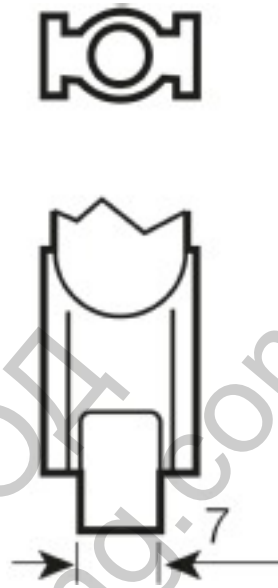

### Dimensions & weight

Length	80.3 mm
Overall length	74.9 mm
Diameter	12.0 mm
Outer bulb	T12

Product line drawing with letters

Base

**Colors & materials**

Rated lamp mercury content	0.0 mg
Mercury-free	Yes